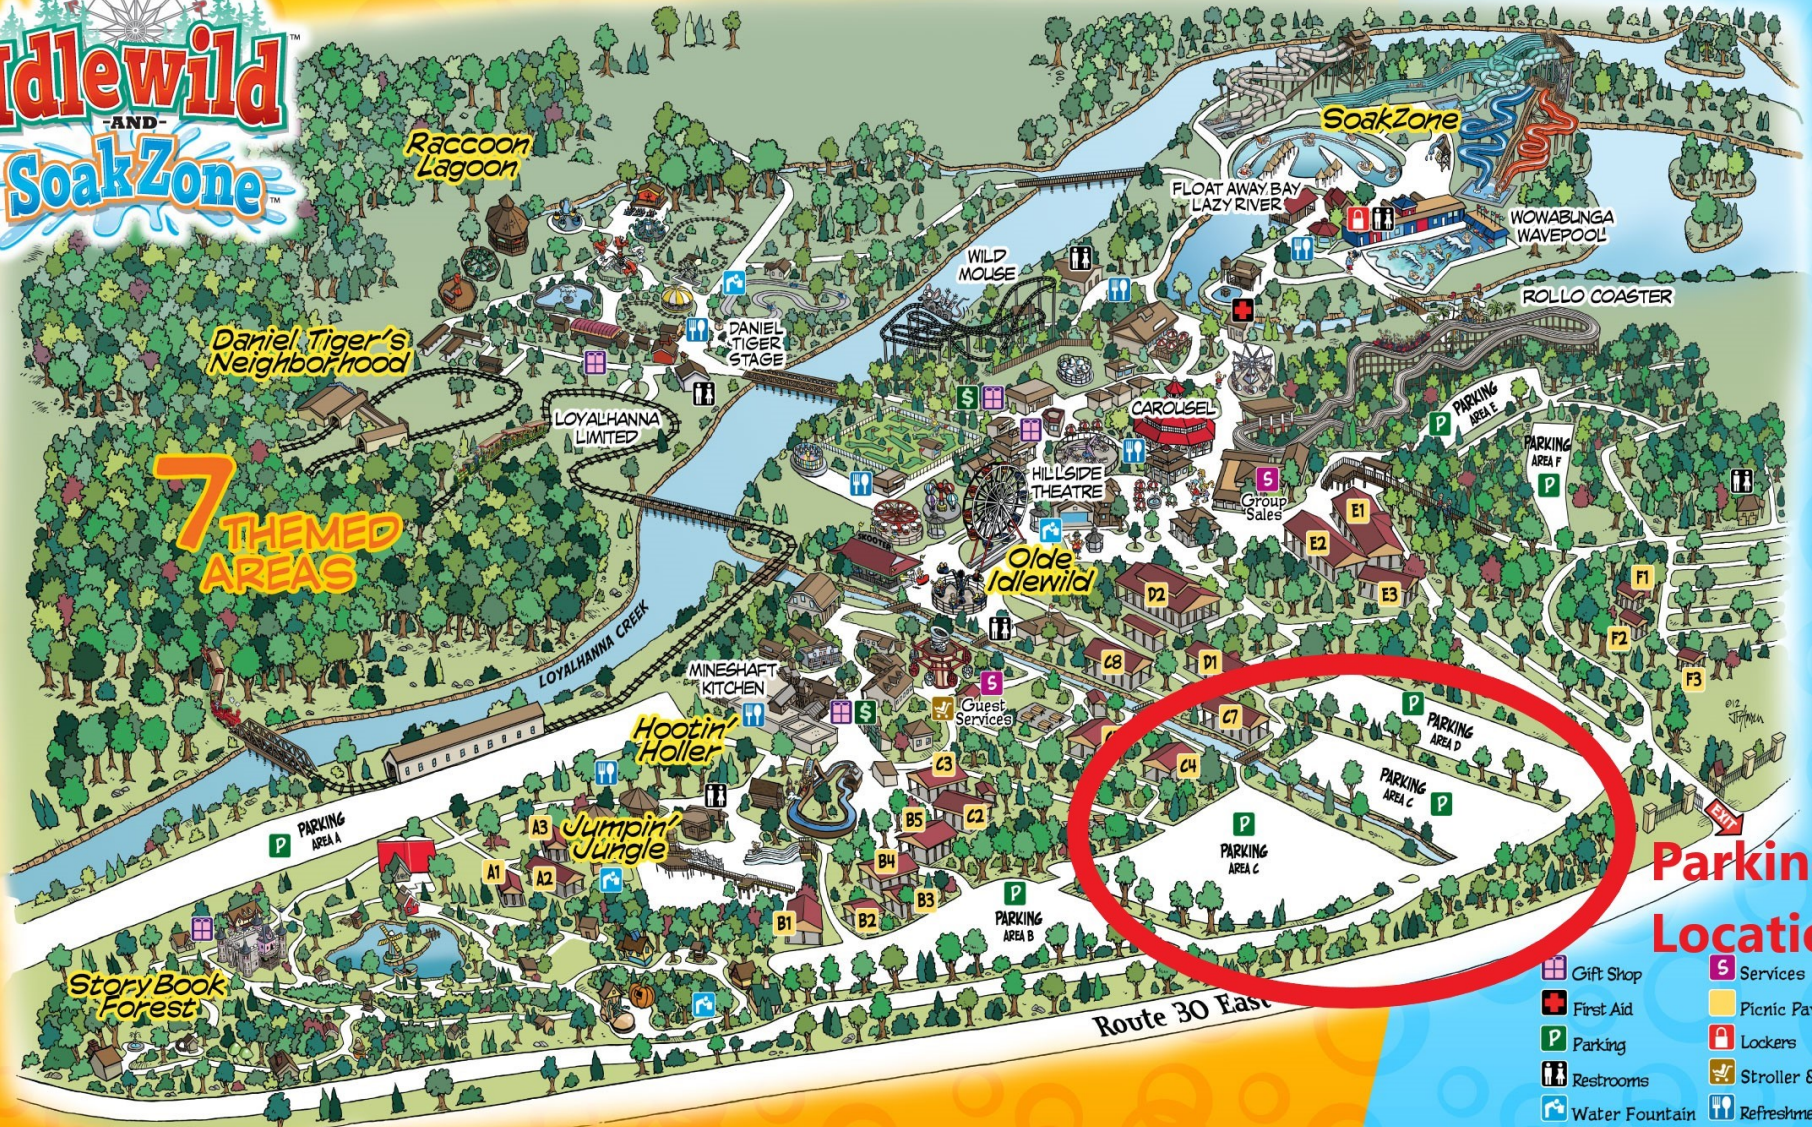

September 12th
Autism Speaks Walk
Parking Pass - Parking Area C

Place on dashboard

Use any open gate

Idlewild -AND- SoakZone

**7
THEMED
AREAS**

Parking Location

-  Gift Shop
-  First Aid
-  Restrooms
-  Water Fountain
-  ATM
-  Services
-  Picnic Pavilions
-  Lockers
-  Stroller & Wagon Rental
-  Refreshments