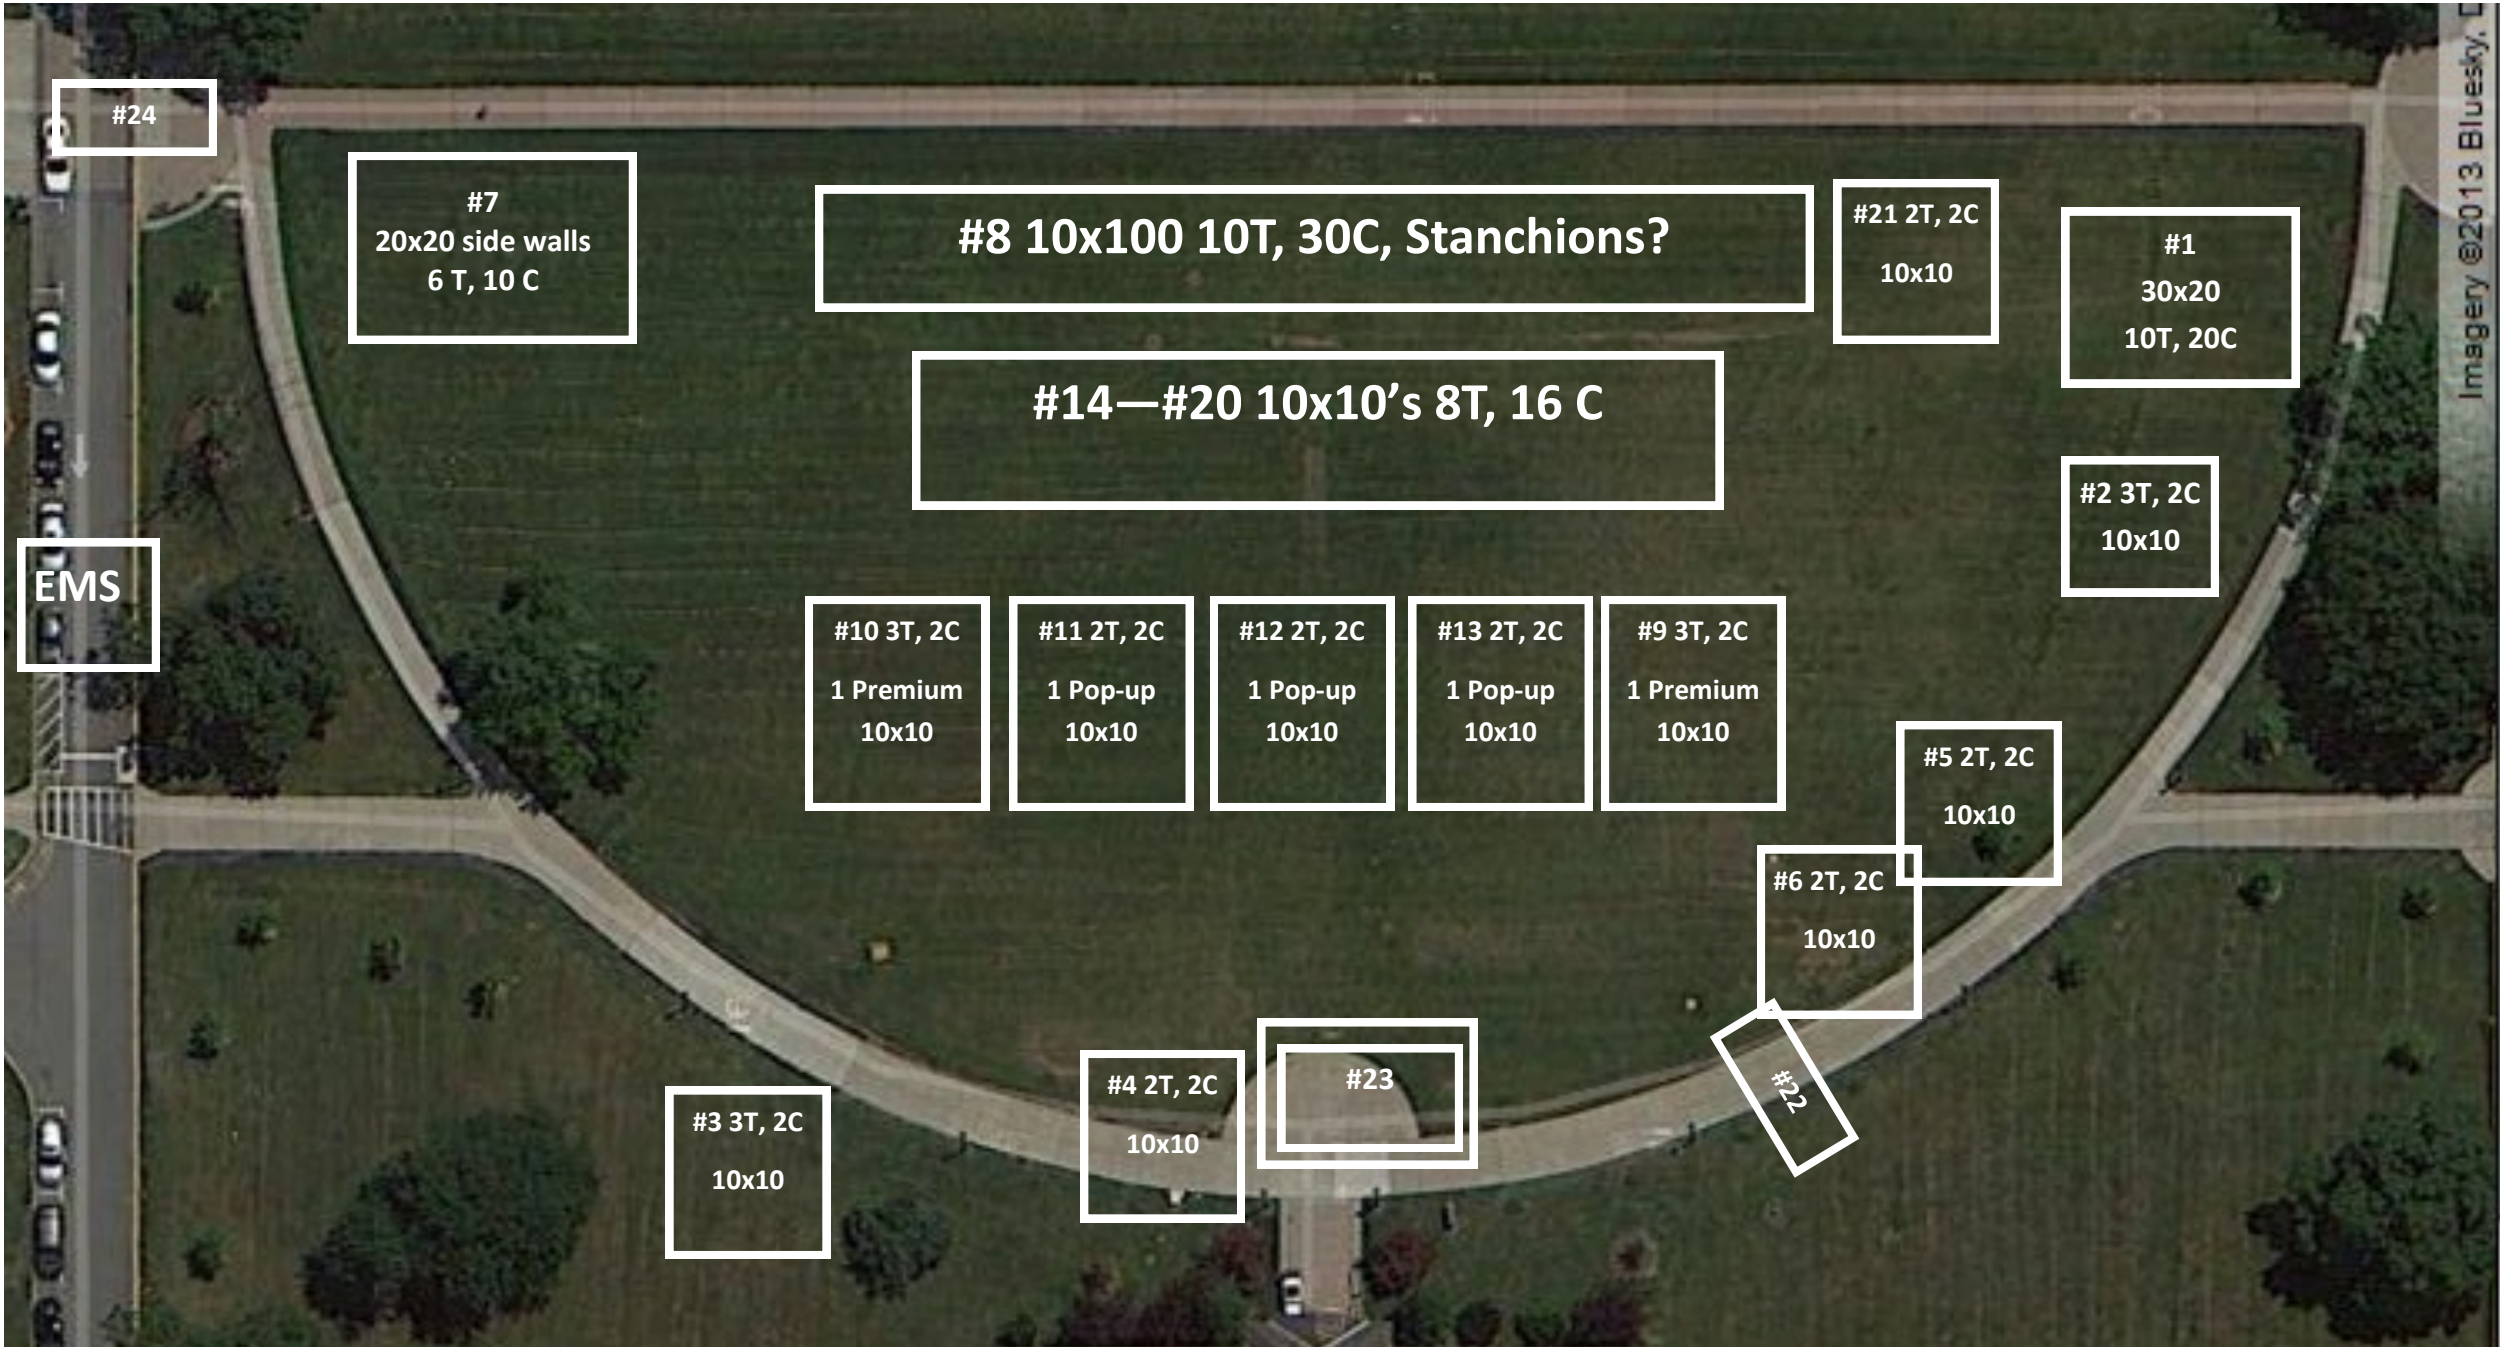

Finish Line

Toilets

Ac-counting

Quiet Area
20x20—2 side walls

Top Teams (XX) 10'x10' tents

Check In/T-Shirts

EMS

Richmond Prep
1 10x10

Volunteer
Check-in

DJ

Stage

Start Line

#24

#7
20x20 side walls
6 T, 10 C

#8 10x100 10T, 30C, Stanchions?

#21 2T, 2C
10x10

#1
30x20
10T, 20C

#14—#20 10x10's 8T, 16 C

#2 3T, 2C
10x10

EMS

#10 3T, 2C
1 Premium
10x10

#11 2T, 2C
1 Pop-up
10x10

#12 2T, 2C
1 Pop-up
10x10

#13 2T, 2C
1 Pop-up
10x10

#9 3T, 2C
1 Premium
10x10

#5 2T, 2C
10x10

#6 2T, 2C
10x10

#3 3T, 2C
10x10

#4 2T, 2C
10x10

#23

#22