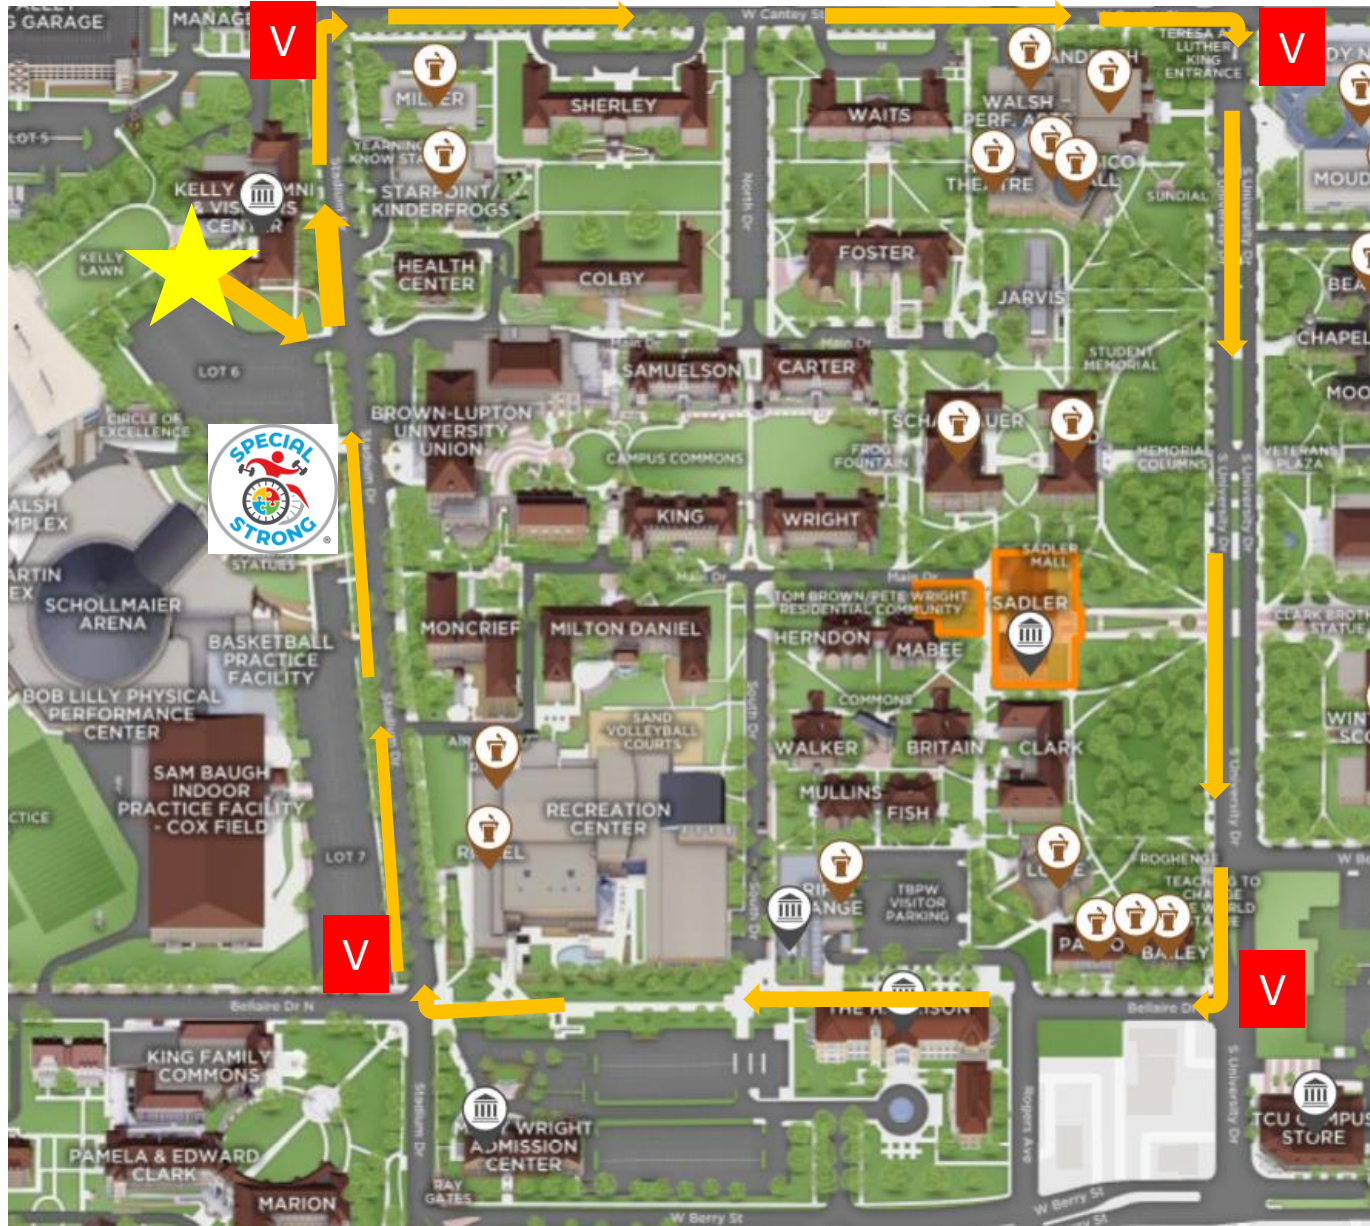

autism speaks walk

- Start line is right next to lot 6
- Participants will go up Stadium Drive
- Turn right on W. Cantey St
- Turn down University Drive until Bellaire Drive North
- On Bellaire Drive North turn right
- Participants to get on campus sidewalk near the TBPW Parking Lot.
- Turn right on Stadium Drive back onto campus sidewalk near parking lot 6