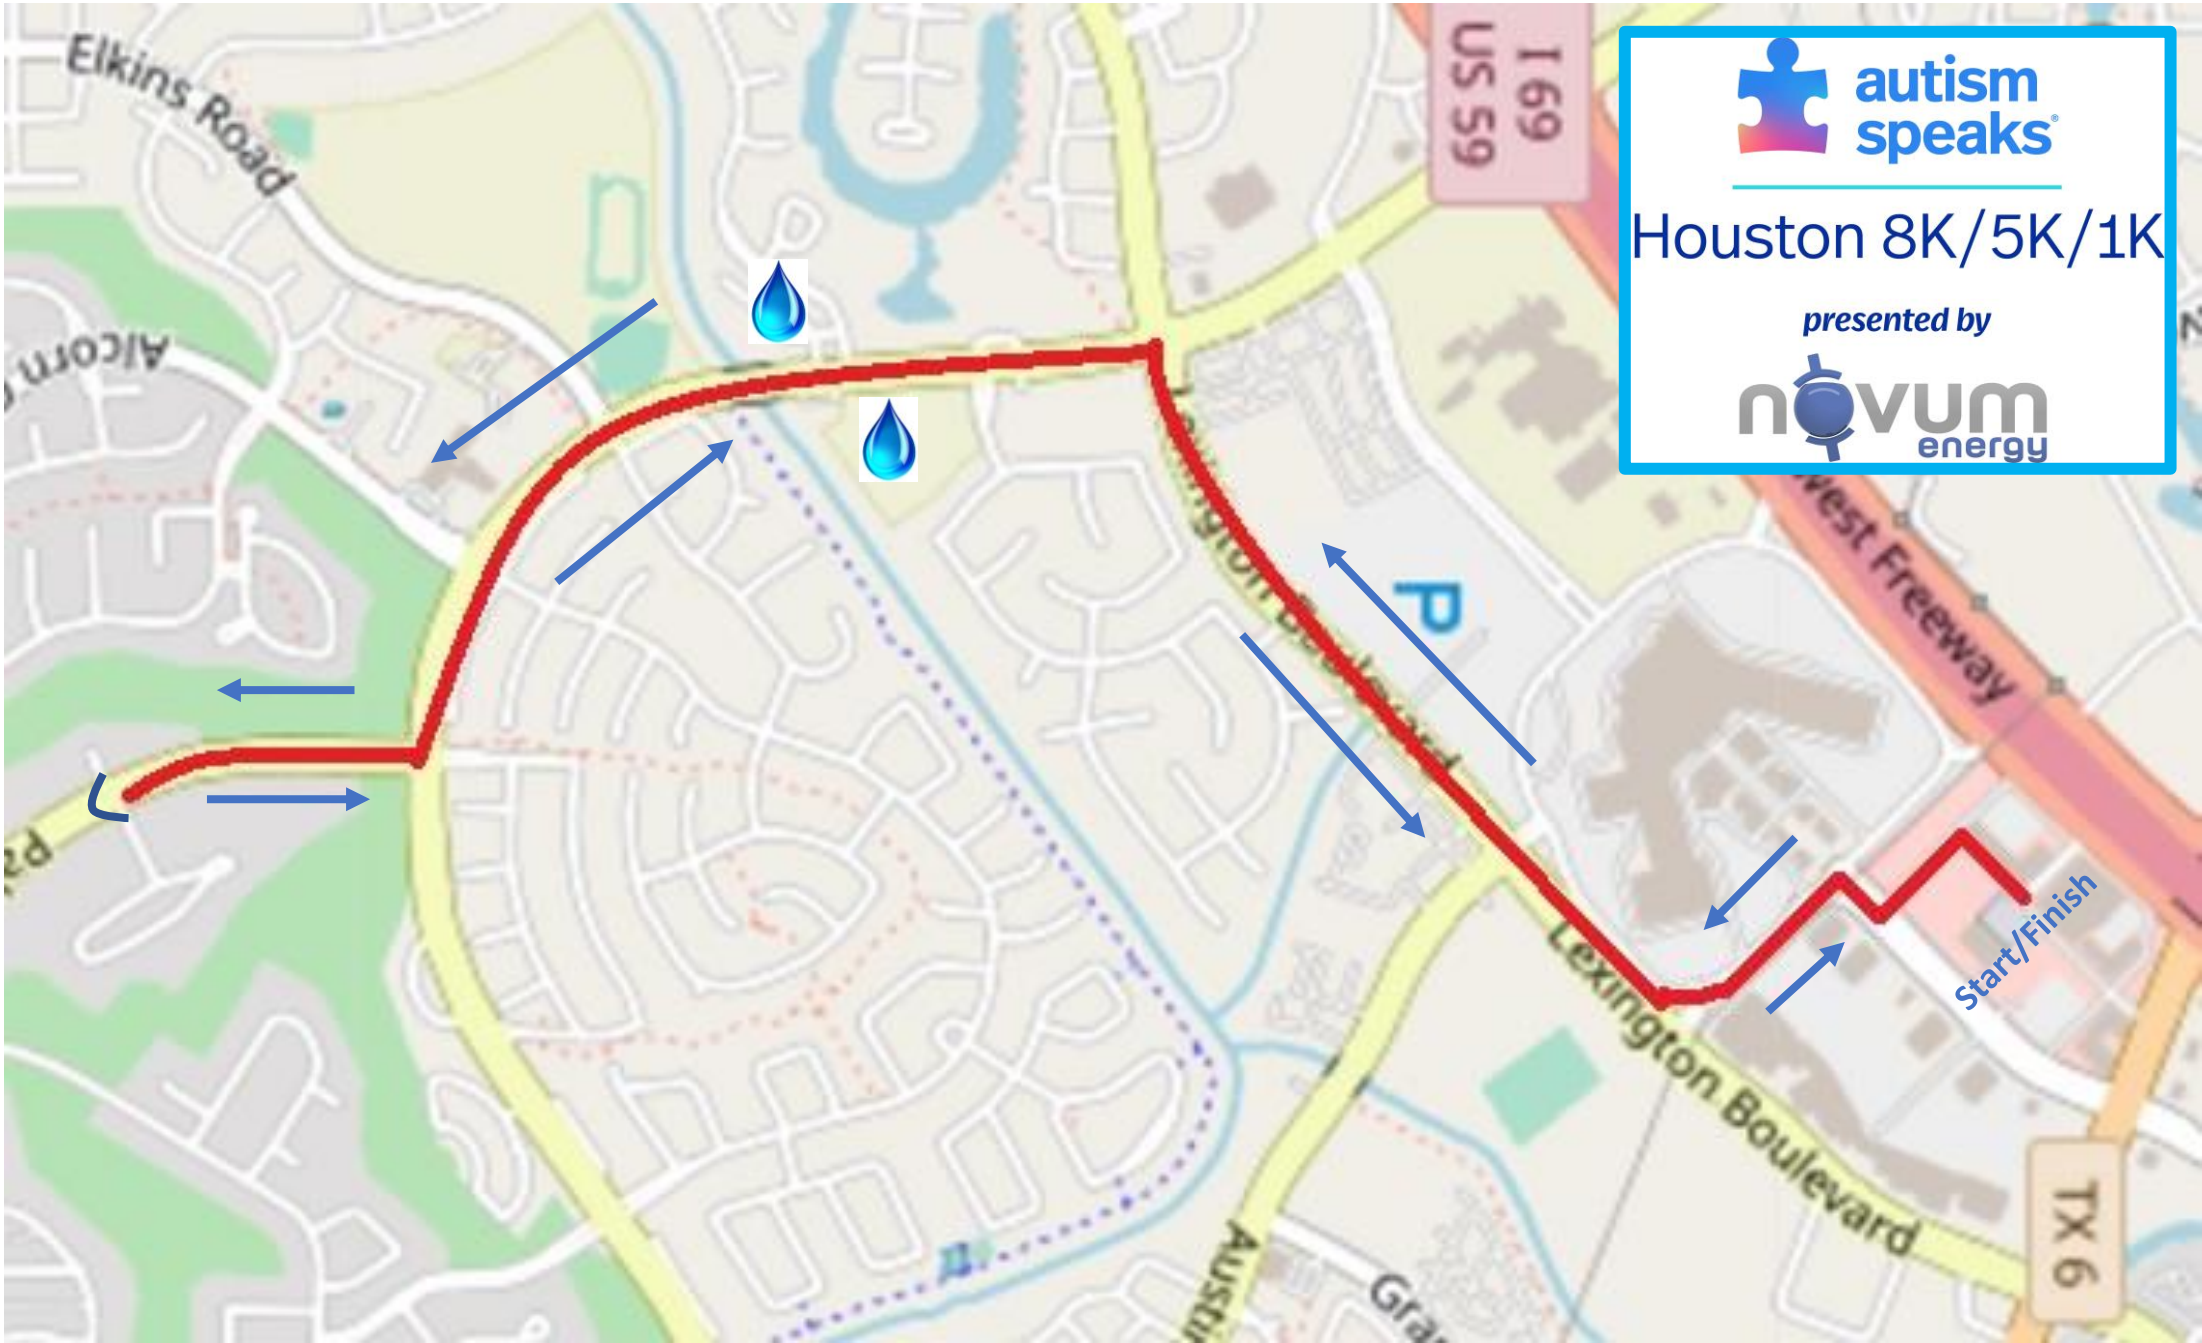

Houston 8K/5K/1K

presented by

1K Route

Start/Finish:

Behind City Hall in Sugar Land Town Square.

Route:

Down to the end, turn around, back under the arch and down to Escalantes, turn back around and finish under the arch.

Houston 8K/5K/1K

presented by

5K Route

Start/Finish: Behind City Hall in Sugar Land Town Square.

Route: Left at the department store, out onto Town Center Blvd., left at the mall, right on Lexington, left on Sweetwater, turn around at Elkins Road and then back.

Houston 8K/5K/1K

presented by

8K Route

Start/Finish: Behind City Hall in Sugar Land Town Square.

Route: Left at the department store, out onto Town Center Blvd., left at the mall, right on Lexington, left on Sweetwater, right on Palm Royal and then back.