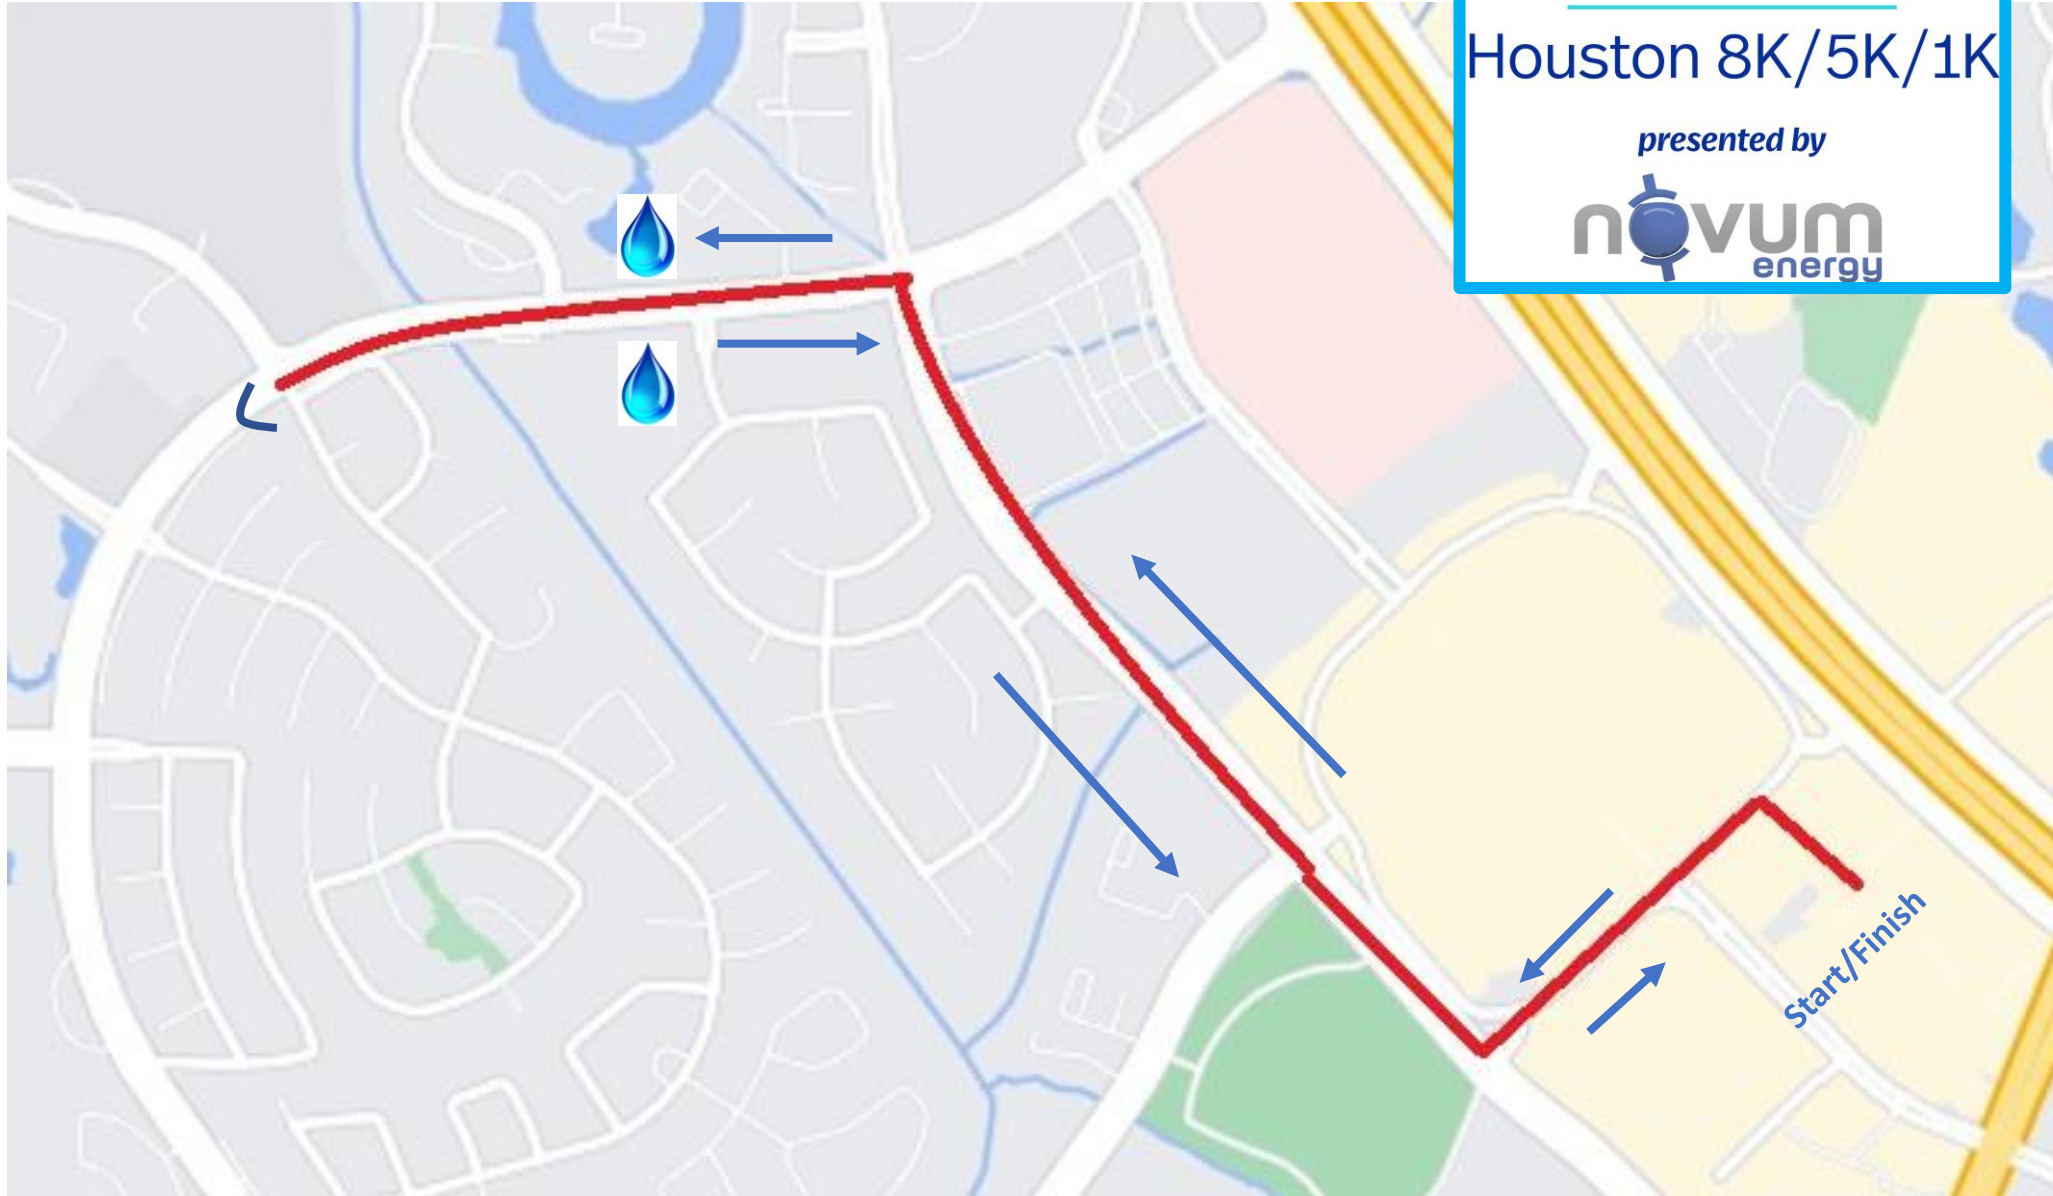

Houston 8K/5K/1K

presented by

1K Route

Start/Finish:

Behind City Hall in Sugar Land Town Square.

Route:

Down to the end, turn around, back under the arch and down to Escalantes, turn back around and finish under the arch.

Houston 8K/5K/1K

presented by

5K Route

Start/Finish: Behind City Hall in Sugar Land Town Square.

Route: Left at the department store, out onto Town Center Blvd., left at the mall, right on Lexington, left on Sweetwater, turn around at Elkins Road and then back.

Houston 8K/5K/1K

presented by

8K Route

Start/Finish: Behind City Hall in Sugar Land Town Square.

Route: Left at the department store, out onto Town Center Blvd., left at the mall, right on Lexington, left on Sweetwater, right on Palm Royal and then back.