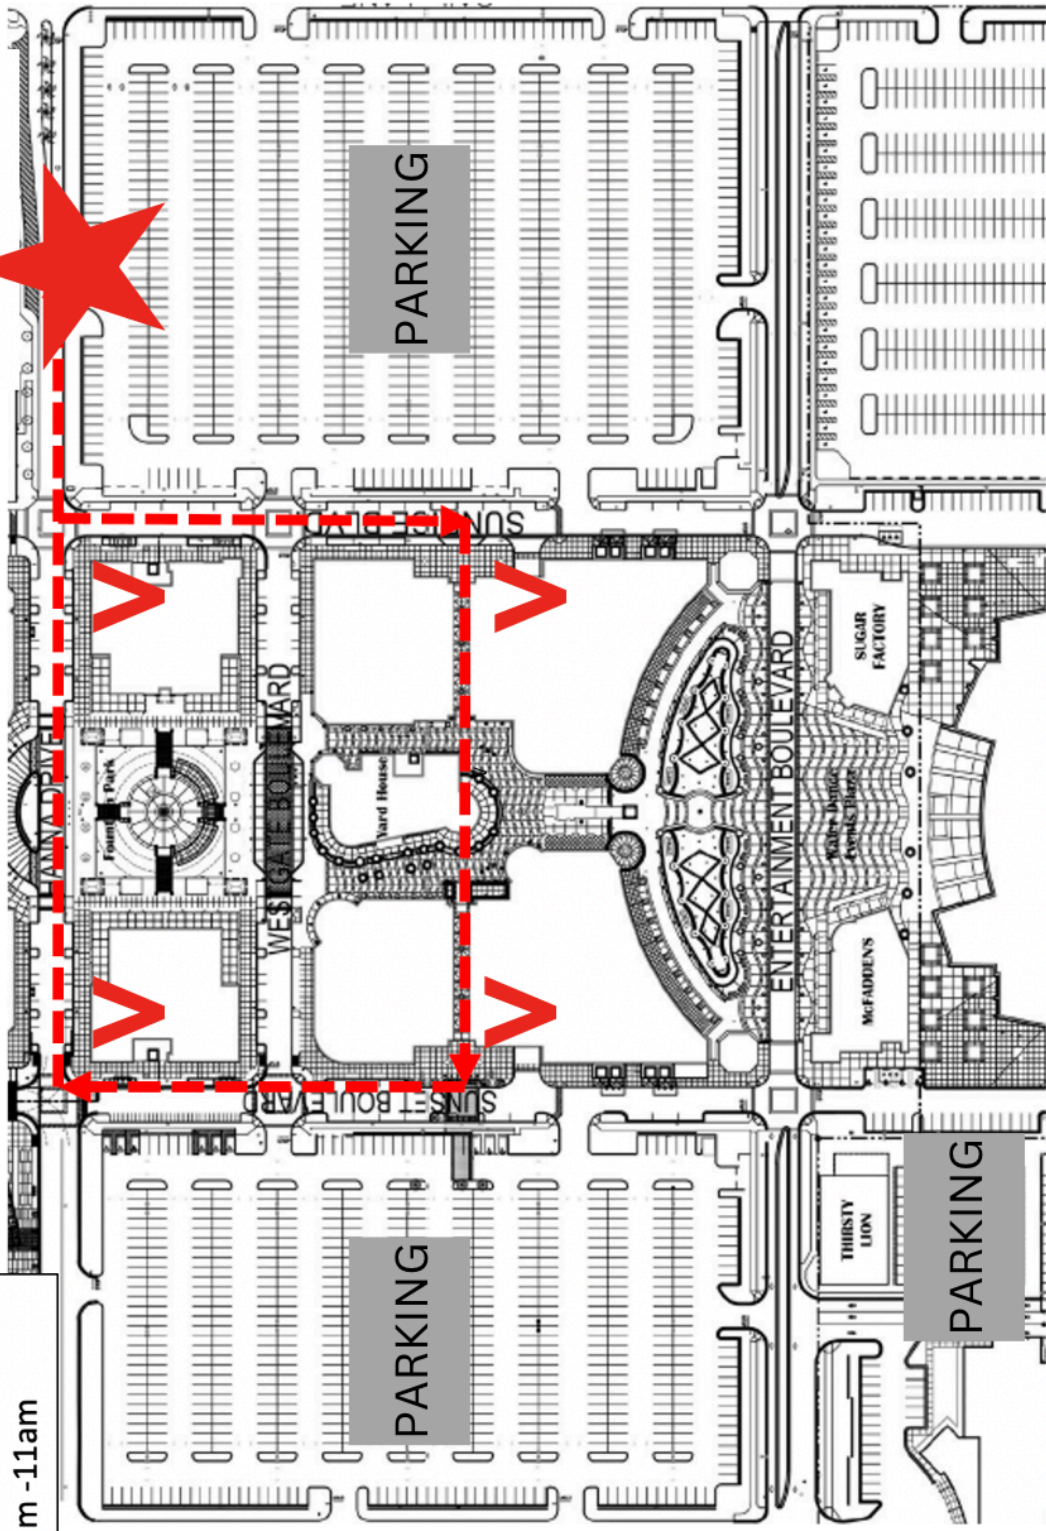

**CHICKEN  
N PICKLE**  
GLENDALE

Autism Speaks Arizona Walk  
Saturday, October 12  
From 9am -11am

W BRANDON LN

—▶ Loop path