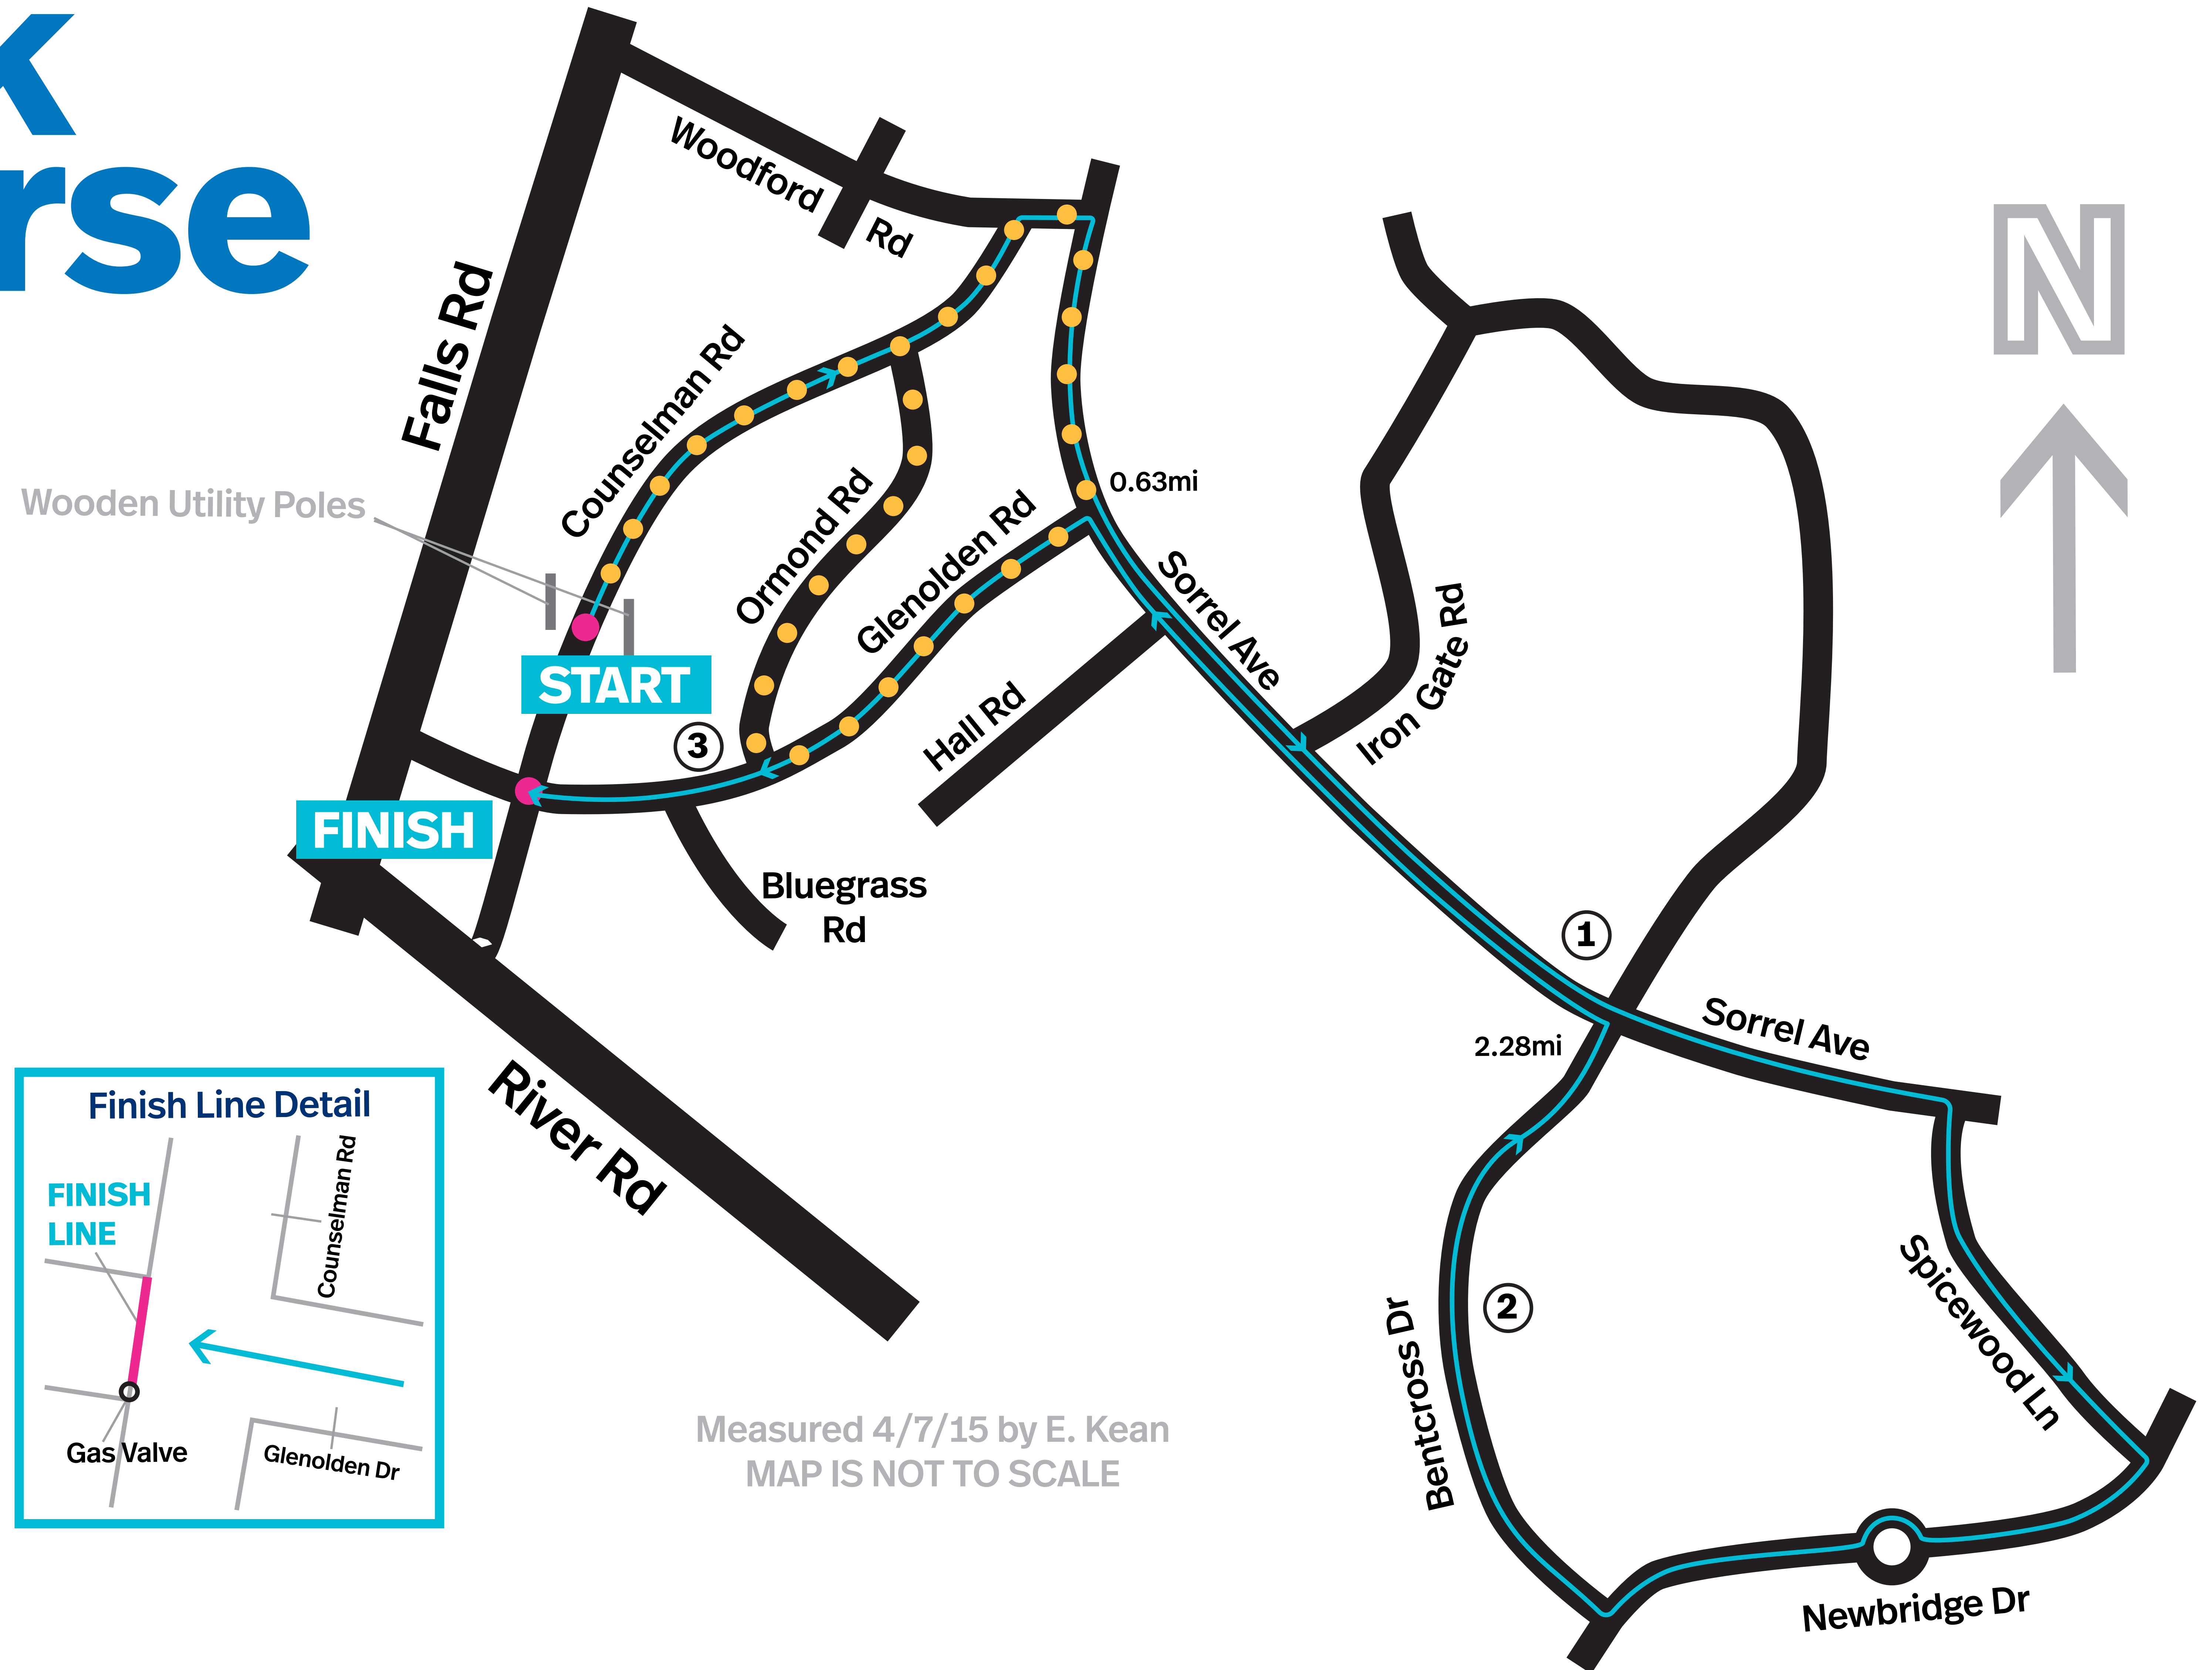

walk course

Potomac 5K

Timing Points

START: on Counselman Rd

1 Mile: on Sorrel Ave

2 Mile: on Bencross Dr

3 Mile: on Glenolden Dr

FINISH: Just past and parallel to the W edge of the intersection of Counselman Rd and Glenolden Dr.

●●● **Walk route starts and ends at race starting line**

Measured 4/7/15 by E. Kean
MAP IS NOT TO SCALE