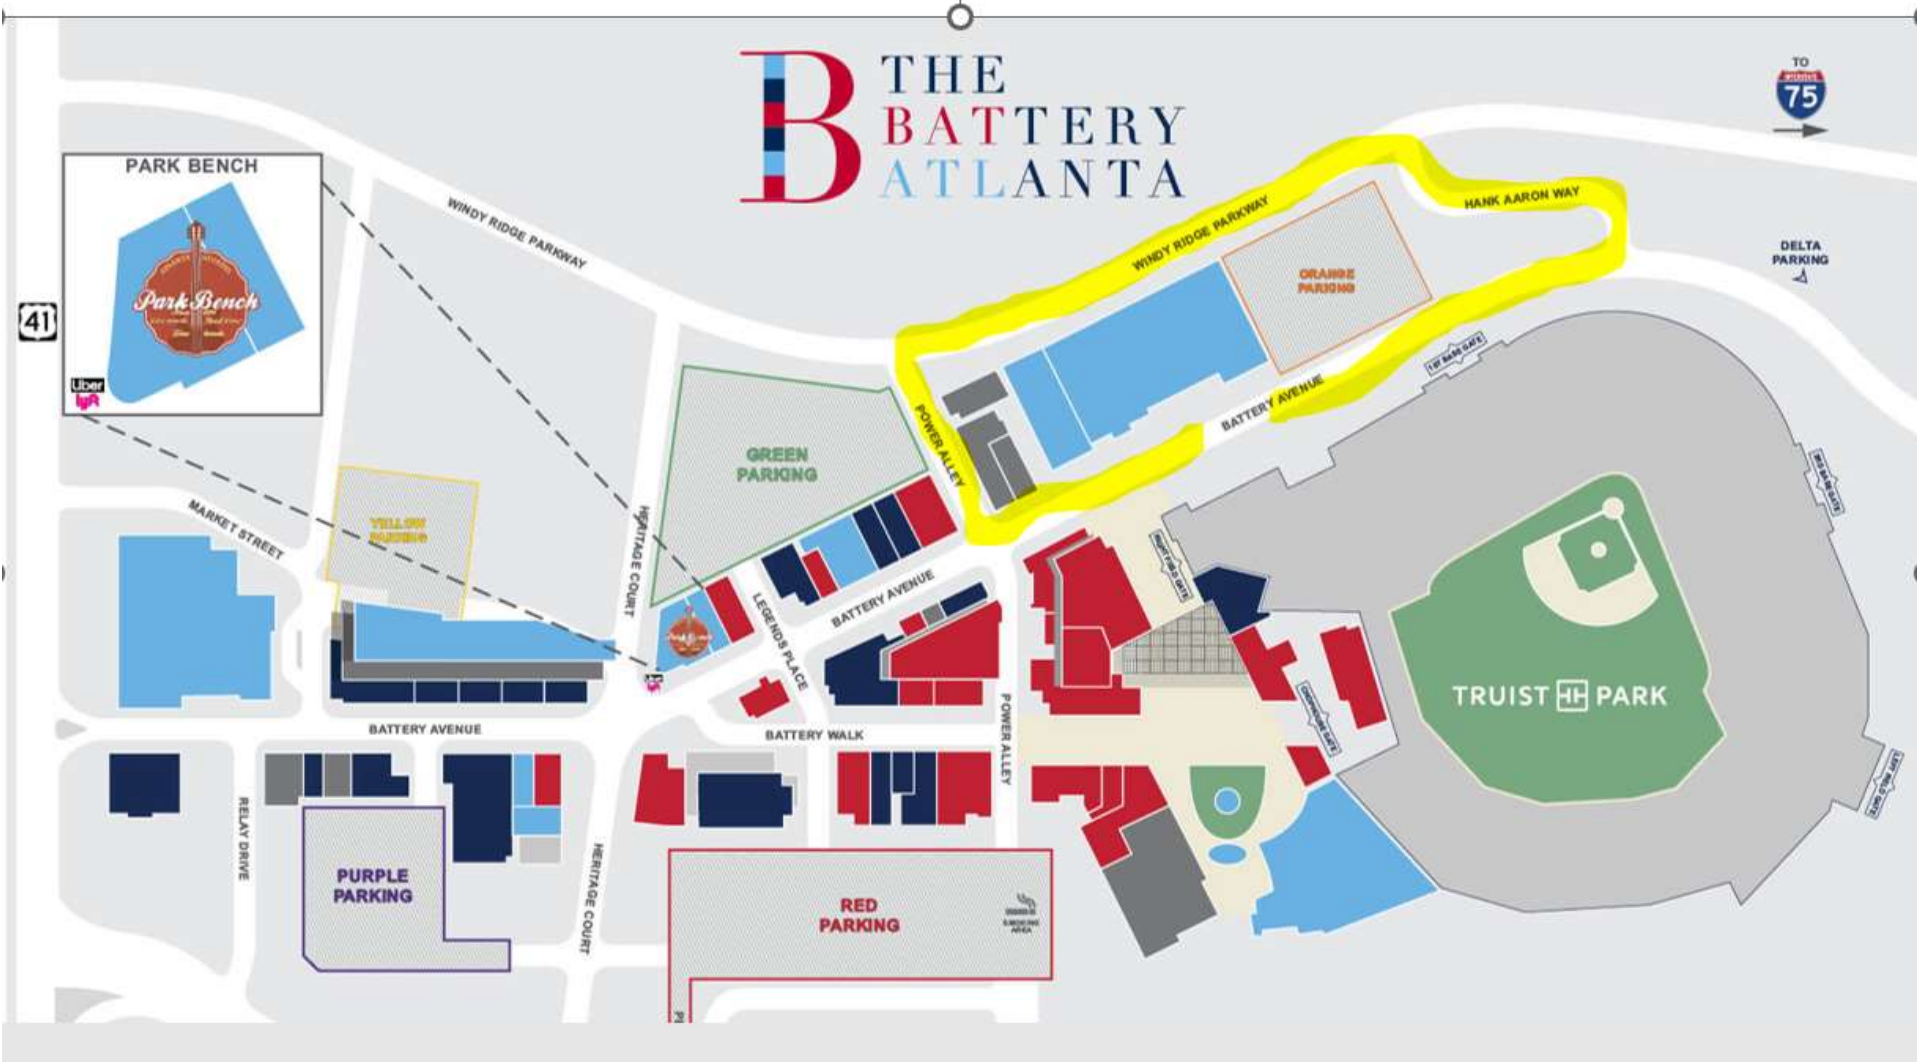

B THE BATTERY ATLANTA

DELTA PARKING

41

PARK BENCH

Liber

WINDY RIDGE PARKWAY

WINDY RIDGE PARKWAY

HANK AARON WAY

BATTERY AVENUE

GREEN PARKING

ORANGE PARKING

MARKET STREET

YELLOW PARKING

HERITAGE COURT

LEGEND'S PLACE

BATTERY AVENUE

BATTERY WALK

POWER ALLEY

TRUIST PARK

BATTERY AVENUE

RELAY DRIVE

PURPLE PARKING

HERITAGE COURT

RED PARKING

DELTA PARKING

TO THE PARK