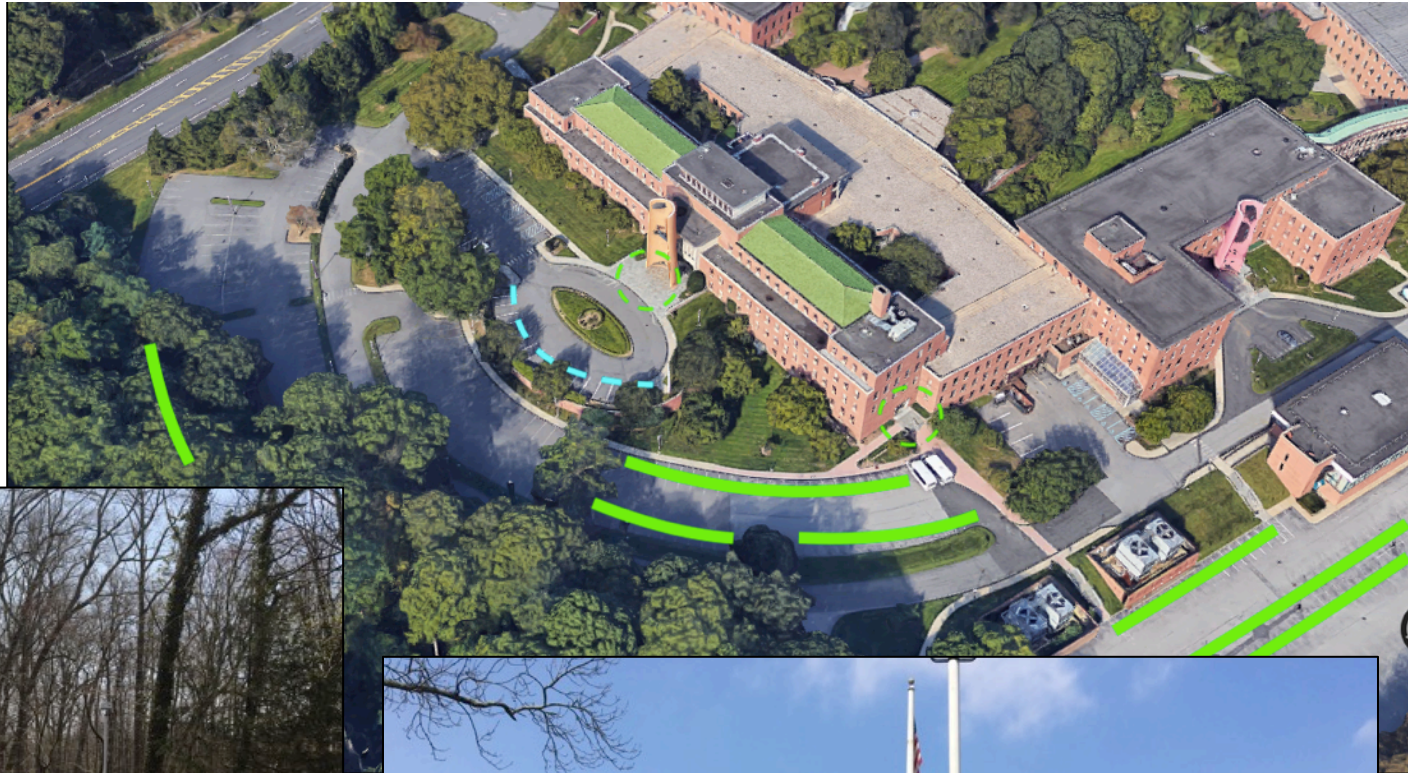

Getting to: **333 Westchester Ave**
South Bldg 3rd Floor (yellow tower)
White Plains, NY 10604
914-428-4000

Park in **GREEN** (open) or **BLUE** (visitors) areas with no other company signage.

From main entry proceed thru lobby to elevators. From side entry, proceed down long hall to elevator. 3rd floor.

333 FROM ABOVE

THANKS: GOOGLE MAPS

FROM THE NORTH

333 Westchester Ave

TrueNorth
FINANCIAL SOLUTIONS

THANKS: GOOGLE MAPS

FROM THE WEST

333 Westchester Ave