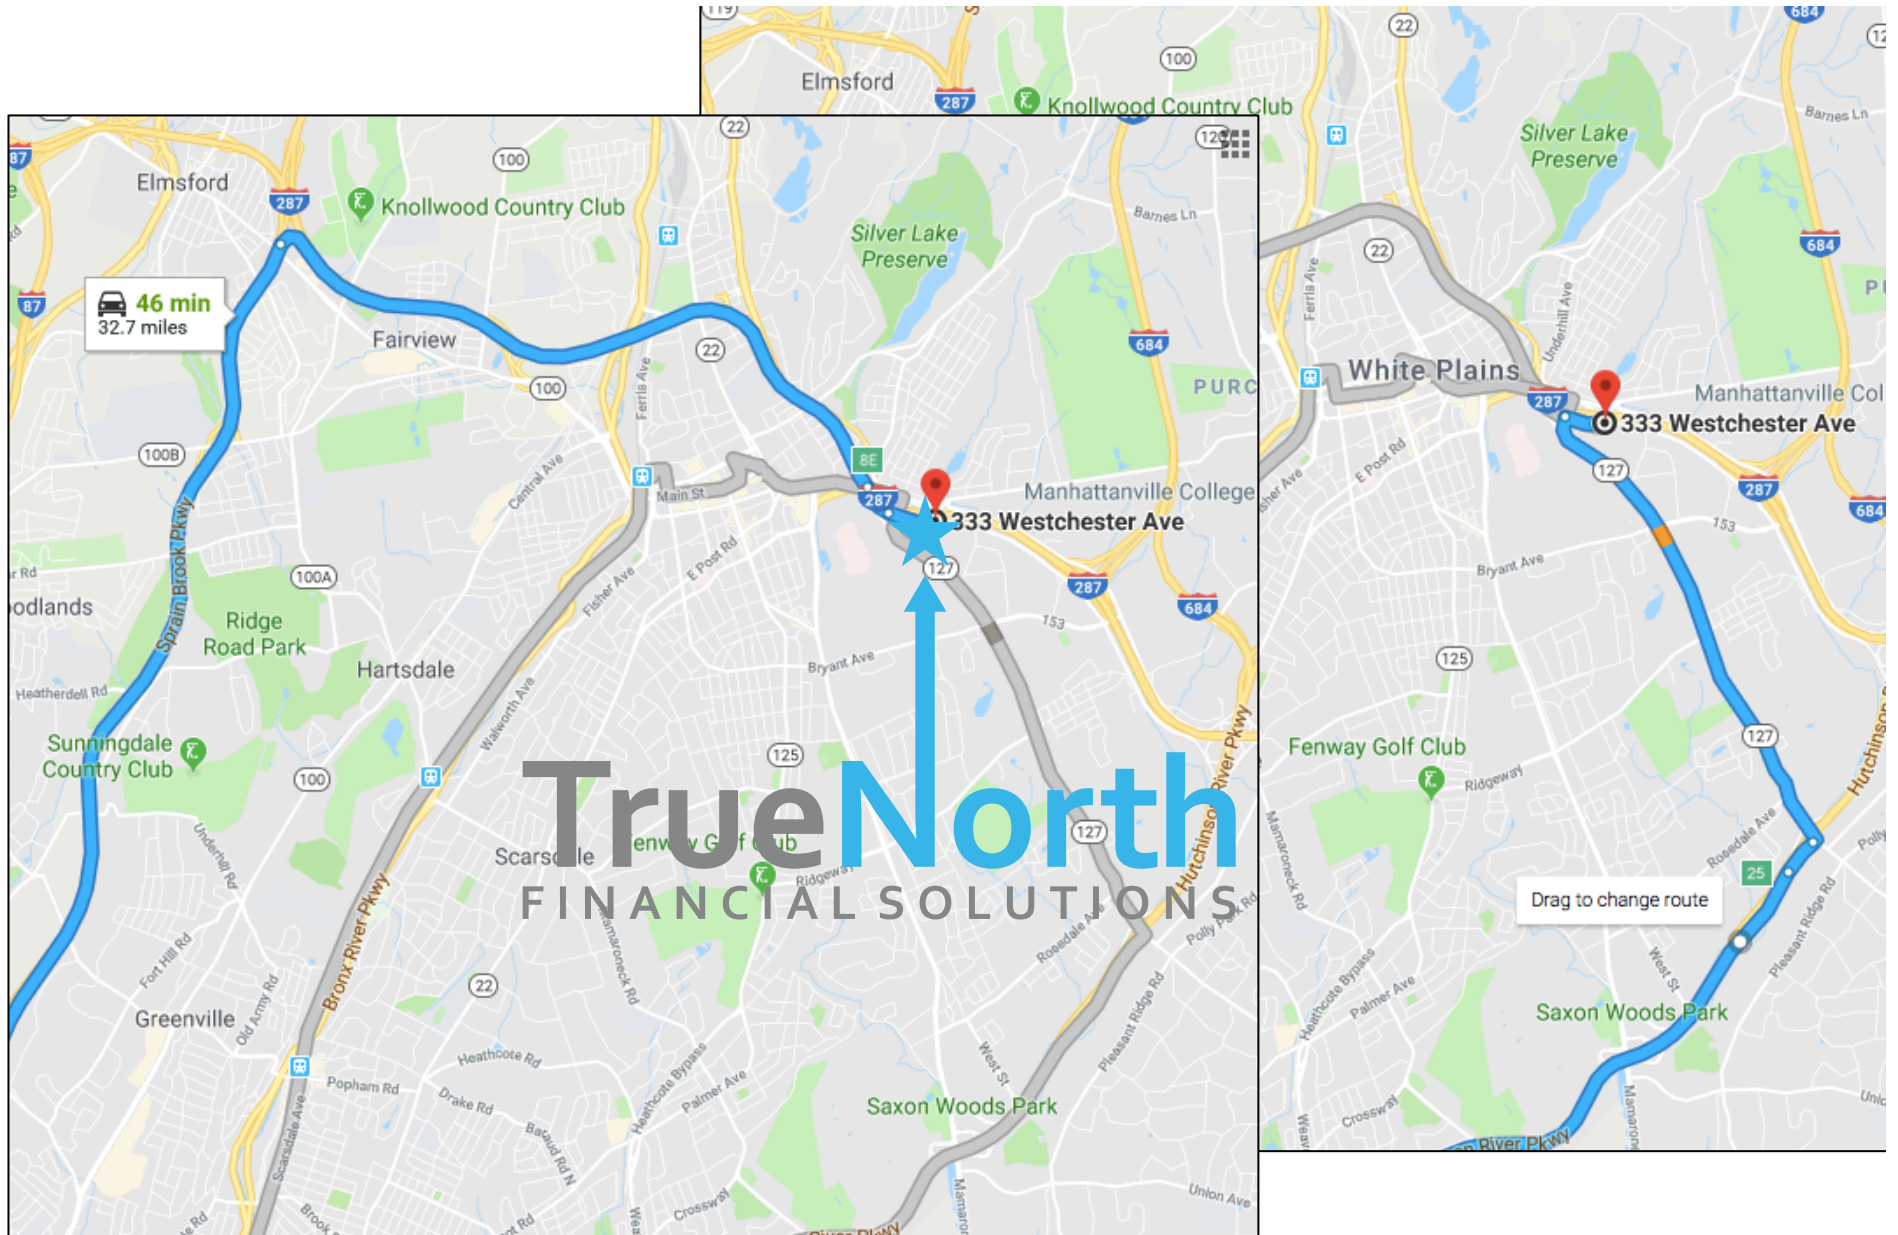

Getting to: **333 Westchester Ave**
South Bldg 3rd Floor (yellow tower)
White Plains, NY 10604
914-428-4000

Park in **GREEN** (open) or **BLUE** (visitors) areas with no other company signage.

From main entry proceed thru lobby to elevators. From side entry, proceed down long hall to elevator. 3rd floor.

333 FROM ABOVE

THANKS: GOOGLE MAPS

FROM THE NORTH

333 Westchester Ave

TrueNorth
FINANCIAL SOLUTIONS

THANKS: GOOGLE MAPS

FROM THE WEST

333 Westchester Ave

TrueNorth
FINANCIAL SOLUTIONS

THANKS: GOOGLE MAPS

TrueNorth
FINANCIAL SOLUTIONS

FROM THE SOUTH

THANKS: GOOGLE MAPS

FROM NYC (MTA MNR)

THANKS: GOOGLE MAPS