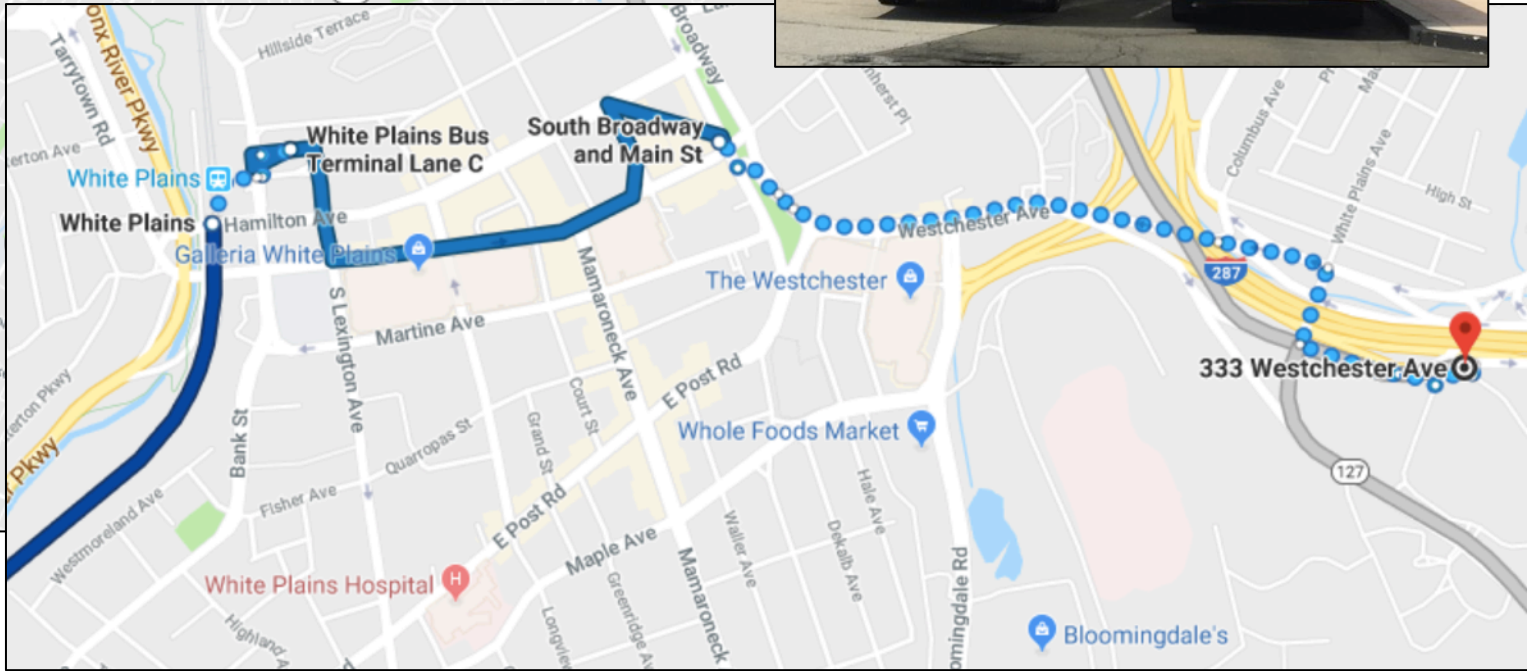

Getting to: **333 Westchester Ave**
South Bldg 3rd Floor (yellow tower)
White Plains, NY 10604
914-428-4000

Park in **GREEN** (open) or **BLUE** (visitors) areas with no other company signage.

From main entry proceed thru lobby to elevators. From side entry, proceed down long hall to elevator. 3rd floor.

333 FROM ABOVE

THANKS: GOOGLE MAPS

FROM THE NORTH

333 Westchester Ave

TrueNorth
FINANCIAL SOLUTIONS

THANKS: GOOGLE MAPS

FROM THE WEST

333 Westchester Ave

TrueNorth
FINANCIAL SOLUTIONS

THANKS: GOOGLE MAPS

TrueNorth
FINANCIAL SOLUTIONS

FROM THE SOUTH

THANKS: GOOGLE MAPS

FROM NYC (MTA MNR)

THANKS: GOOGLE MAPS