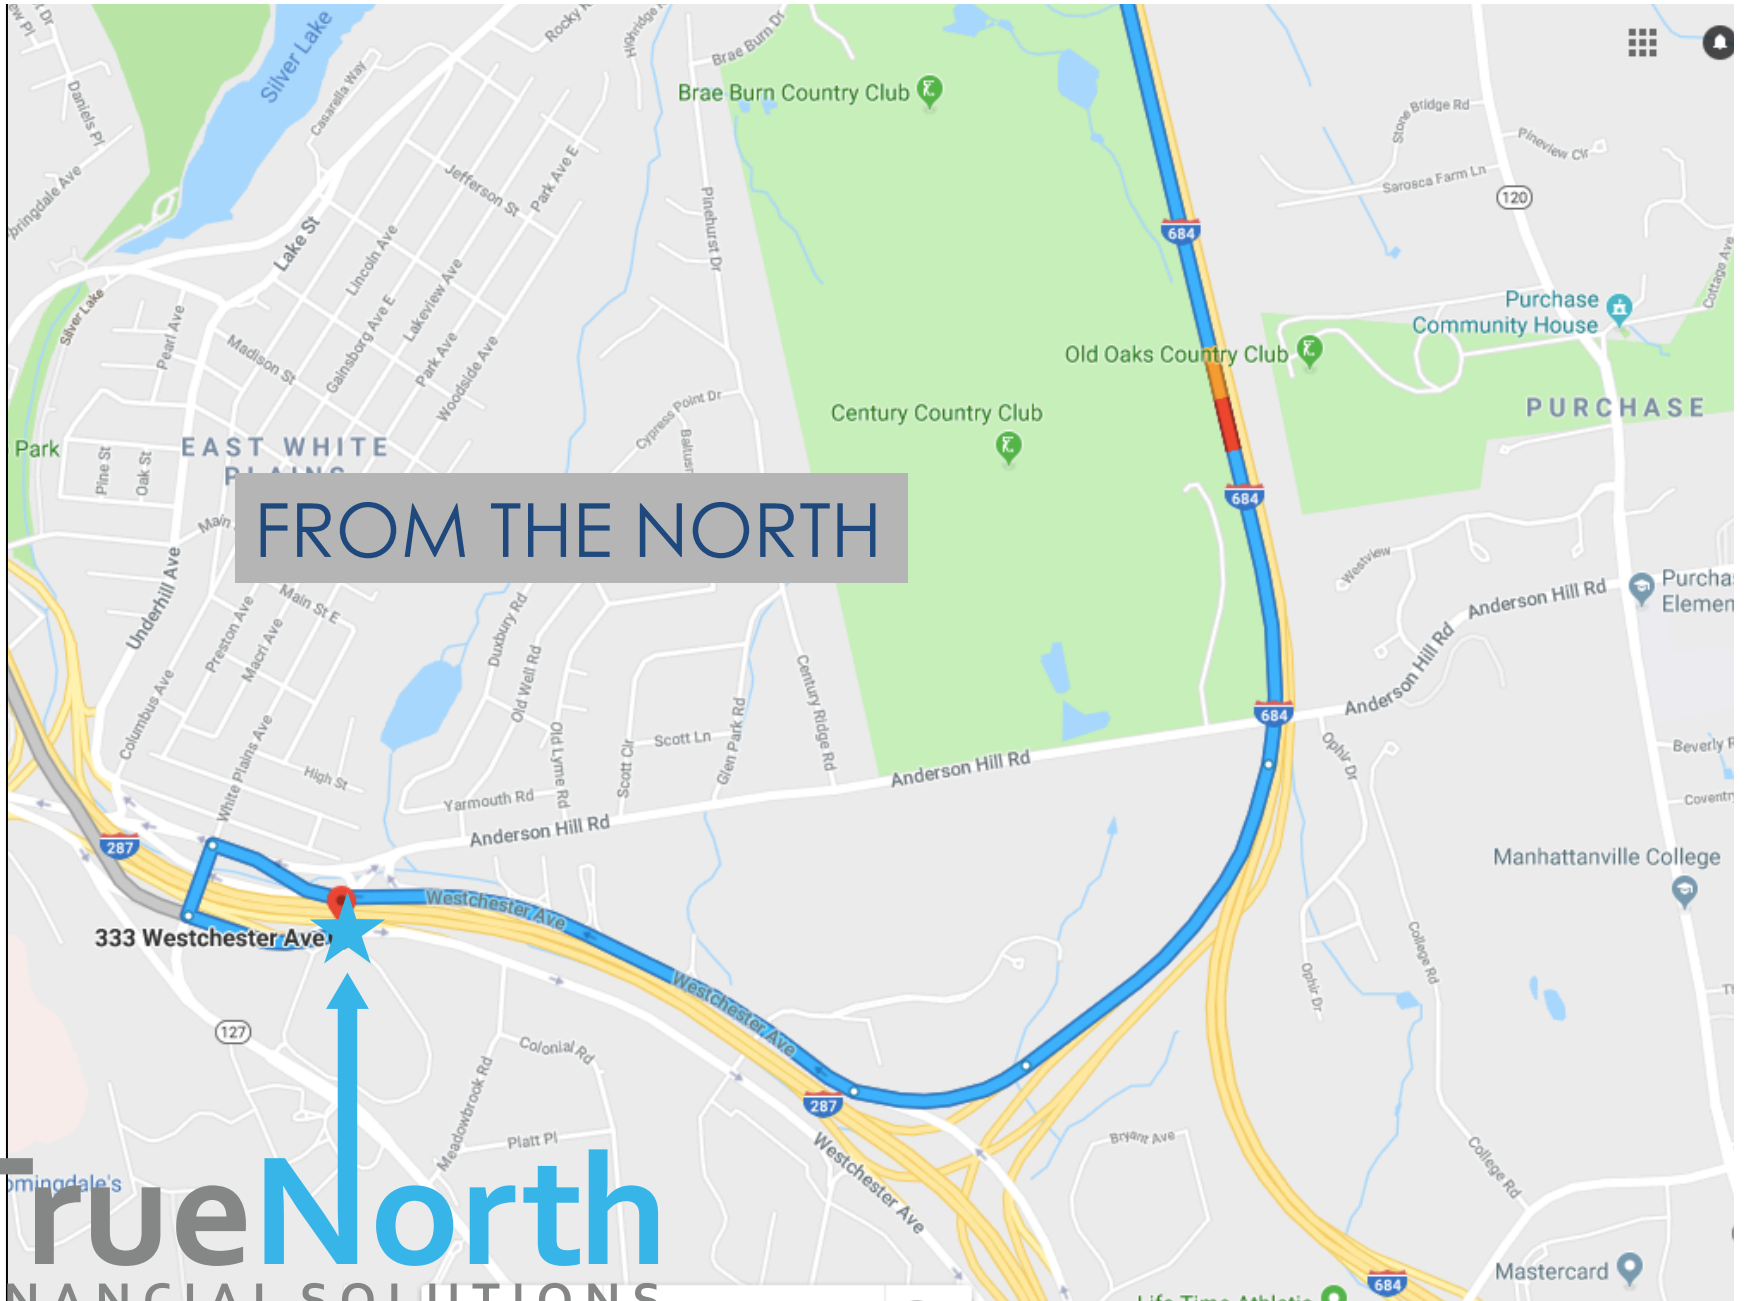

Getting to: **333 Westchester Ave**
South Bldg 3rd Floor (yellow tower)
White Plains, NY 10604
914-428-4000

Park in **GREEN** (open) or **BLUE** (visitors) areas with no other company signage.

From main entry proceed thru lobby to elevators. From side entry, proceed down long hall to elevator. 3rd floor.

333 FROM ABOVE

THANKS: GOOGLE MAPS

FROM THE NORTH

333 Westchester Ave

TrueNorth
FINANCIAL SOLUTIONS

THANKS: GOOGLE MAPS

FROM THE WEST

333 Westchester Ave

TrueNorth
FINANCIAL SOLUTIONS

THANKS: GOOGLE MAPS

TrueNorth
FINANCIAL SOLUTIONS

FROM THE SOUTH

THANKS: GOOGLE MAPS

FROM NYC (MTA MNR)

THANKS: GOOGLE MAPS