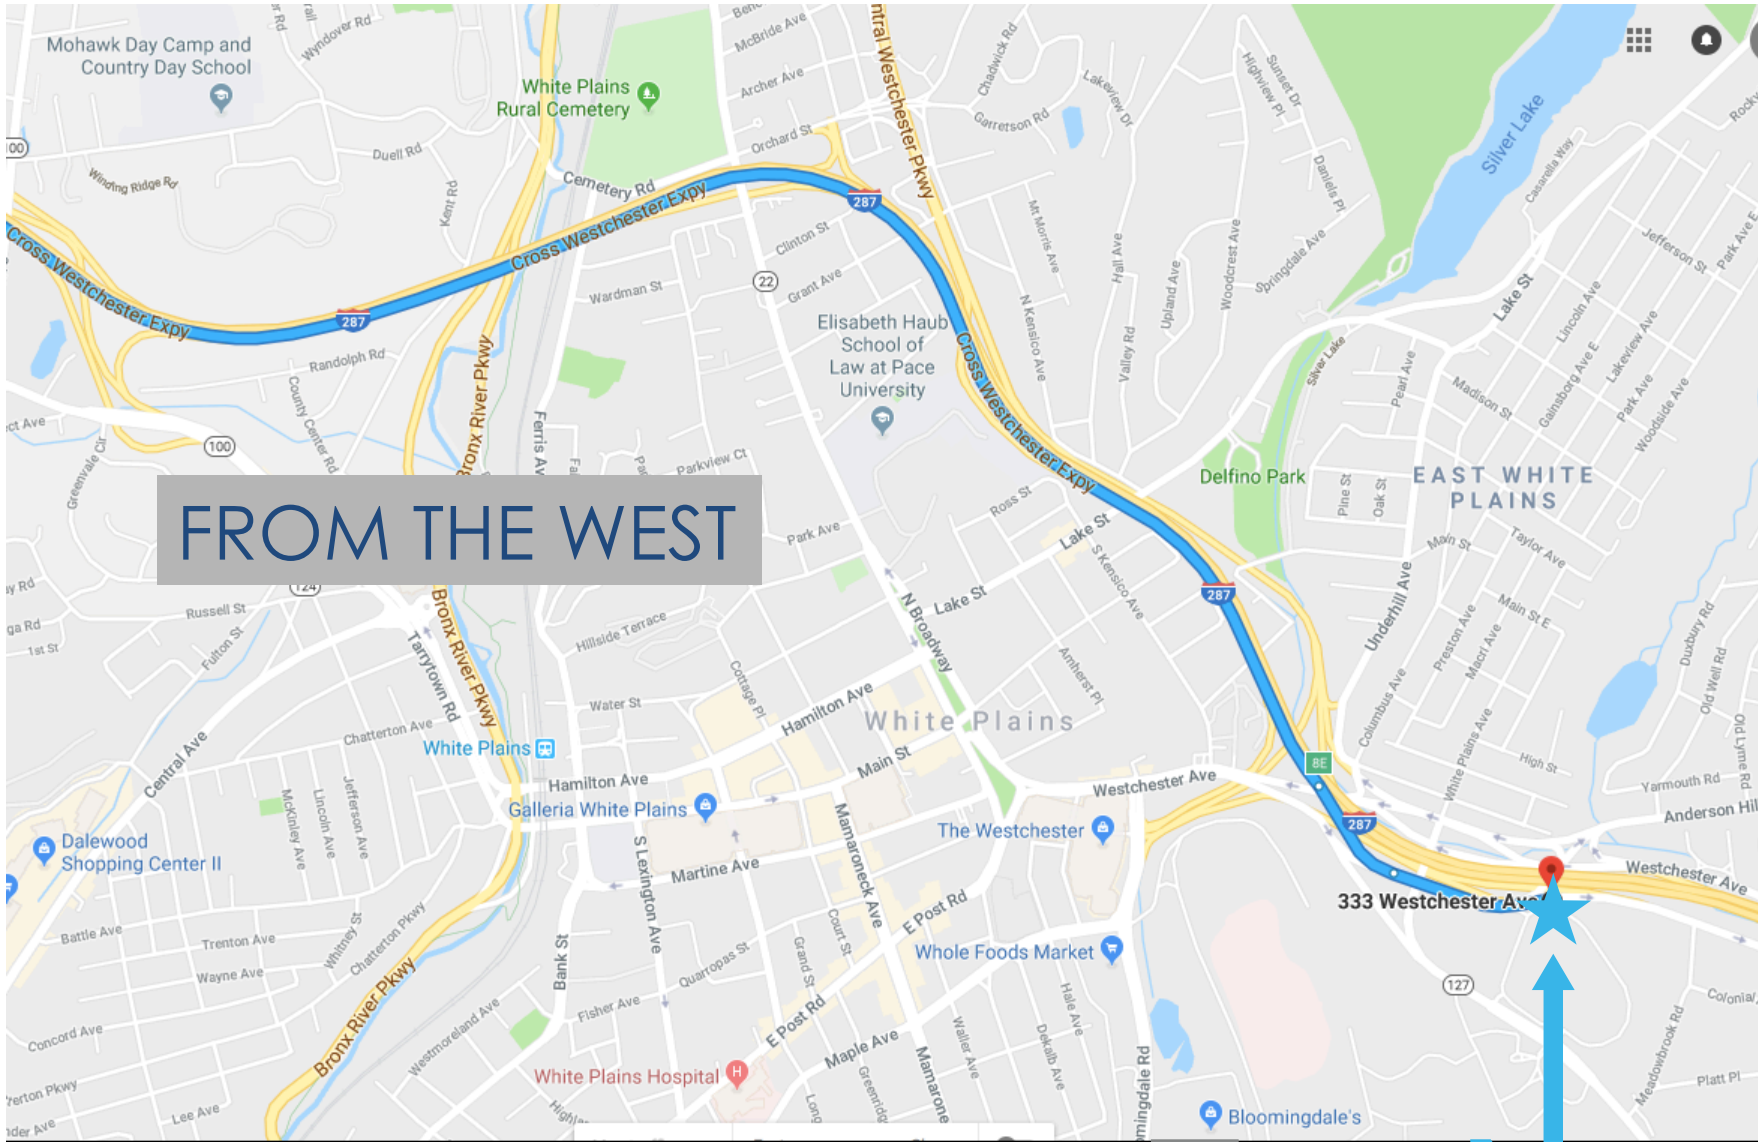

Getting to: **333 Westchester Ave**
South Bldg 3rd Floor (yellow tower)
White Plains, NY 10604
914-428-4000

Park in **GREEN** (open) or **BLUE** (visitors) areas with no other company signage.

From main entry proceed thru lobby to elevators. From side entry, proceed down long hall to elevator. 3rd floor.

333 FROM ABOVE

THANKS: GOOGLE MAPS

FROM THE NORTH

333 Westchester Ave

TrueNorth
FINANCIAL SOLUTIONS

THANKS: GOOGLE MAPS

FROM THE WEST

333 Westchester Ave

TrueNorth
FINANCIAL SOLUTIONS

THANKS: GOOGLE MAPS

TrueNorth
FINANCIAL SOLUTIONS

FROM THE SOUTH

THANKS: GOOGLE MAPS

FROM NYC (MTA MNR)

THANKS: GOOGLE MAPS