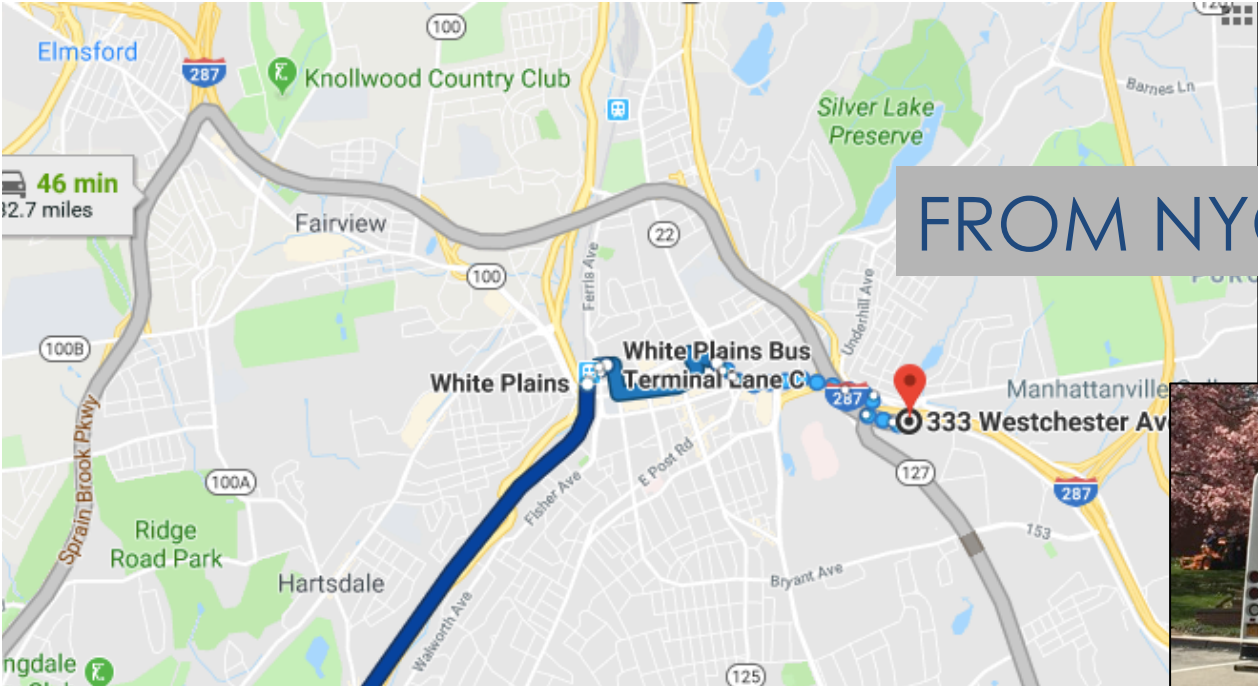

Getting to: **333 Westchester Ave**
South Bldg 3rd Floor (yellow tower)
White Plains, NY 10604
914-428-4000

Park in **GREEN** (open) or **BLUE** (visitors) areas with no other company signage.

From main entry proceed thru lobby to elevators. From side entry, proceed down long hall to elevator. 3rd floor.

333 FROM ABOVE

THANKS: GOOGLE MAPS

FROM THE NORTH

333 Westchester Ave

TrueNorth
FINANCIAL SOLUTIONS

THANKS: GOOGLE MAPS

FROM THE WEST

333 Westchester Ave

TrueNorth
FINANCIAL SOLUTIONS

THANKS: GOOGLE MAPS

TrueNorth
FINANCIAL SOLUTIONS

FROM THE SOUTH

THANKS: GOOGLE MAPS

FROM NYC (MTA MNR)

THANKS: GOOGLE MAPS