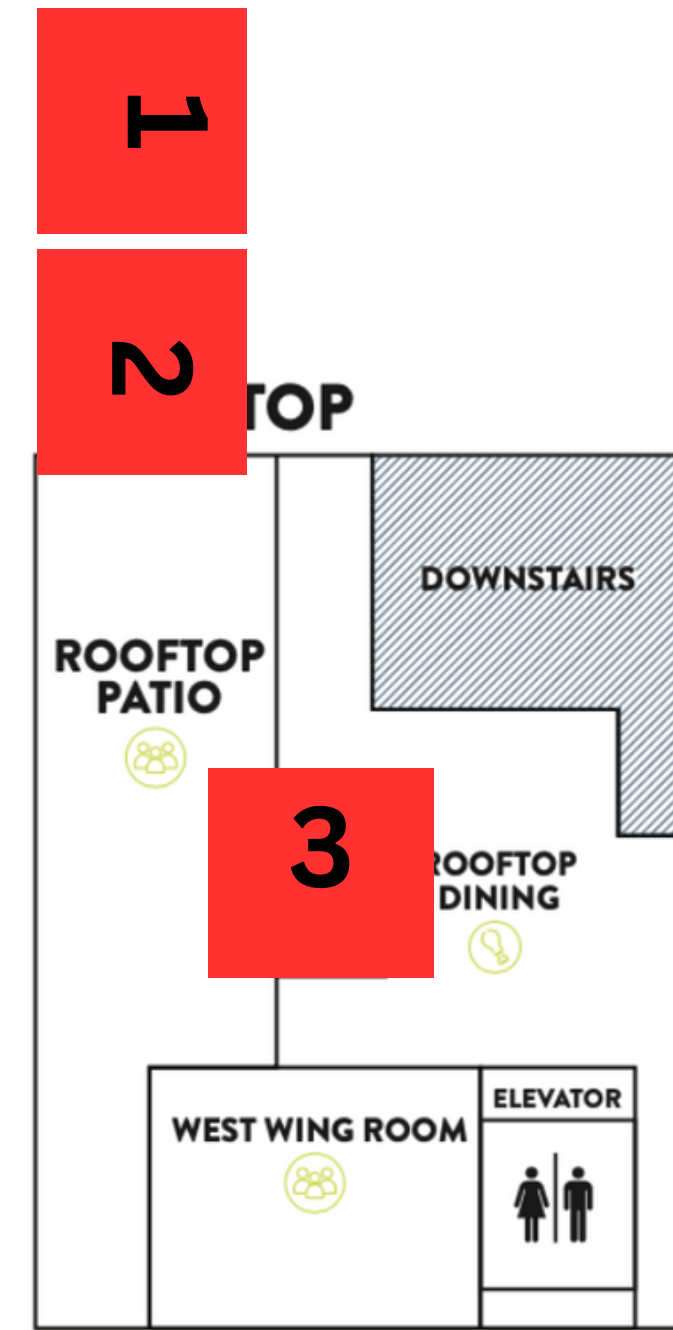

# CHICKEN N PICKLE.

1. Registration
2. Sponsor/Vendor Check in
3. VIP Area
4. PepsiCo Snacks
5. DJ
6. AS Merch & T-Shirts
7. Face Painter
8. Lego Station
9. M3fest
10. Sevita Health
11. Bierman Autism
12. DBPAZ
13. Redwood Family Care Network
14. Raising Canes
15. AZ Aspire Academy
16. InBloom Autism
17. Autism Charter
18. Blue Balloon ABA
19. Granite Mountain
20. AAED
21. Gateway Academy
22. Renewal By Anderson
23. Family Partners
24. Autism BrainNet
25. Autism Speaks
26. Kinectability Athletics